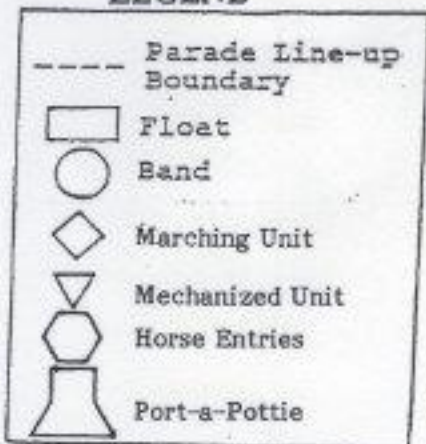

LEGEND

PLEASE NOTE

1. Streets will be blocked off at 5:00 P.M.
2. Highlight indicates your number and position.
3. Please be in position starting at 6:30 P.M. All units should be in position no later than 8:00 P.M. for prejudging.